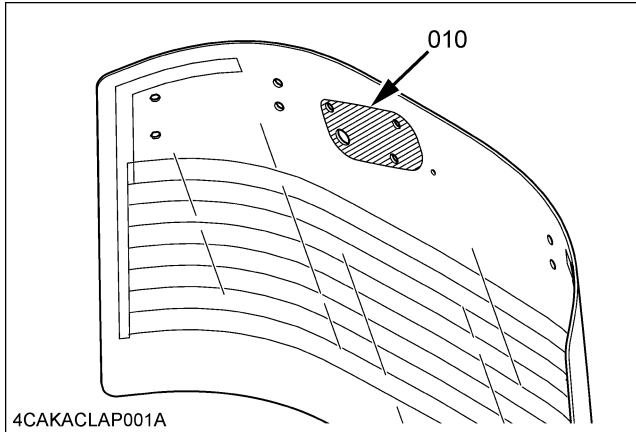

INSTRUCTION MANUAL REAR WIPER KIT (6C482-97501) for KUBOTA TRACTOR B2350 / B2650 / B3150 (CAB Type)

■ Parts List

1. Applying the Labels

2. Attaching the Washer Nozzle

3. Attaching the Rear Wiper

4. Attaching the Rear Wiper Switch

REF. No.	PART No.	PART NAME	Q'TY	REMARKS
010	T1855-7103-0	LABEL, HATCH BACK	1	
020	3F760-5418-0	NOZZLE, WASHER	1	
030	T1855-7268-0	GASKET	1	
040	T1275-7269-0	PACKING	3	
050	T1275-7271-0	COLLAR	3	
060	T1275-7272-0	BOLT, REAR WIPER	3	M6
070	T1855-7273-0	MOTOR, REAR WIPER	1	
080	T1275-7274-0	RIVET	1	
090	T1855-7275-0	COVER, REAR WIPER	1	
100	02021-50060	NUT	3	M6
110	T2255-7112-2	ASSY WIPER, FRONT	1	
120	02751-50060	NUT, FLANGE	1	M6
130	TD350-7539-0	SWITCH (WIPER REAR)	1	
140	6C482-9759-0	MANUAL, INSTRUCTION (B50 WIPER REAR)	1	This paper