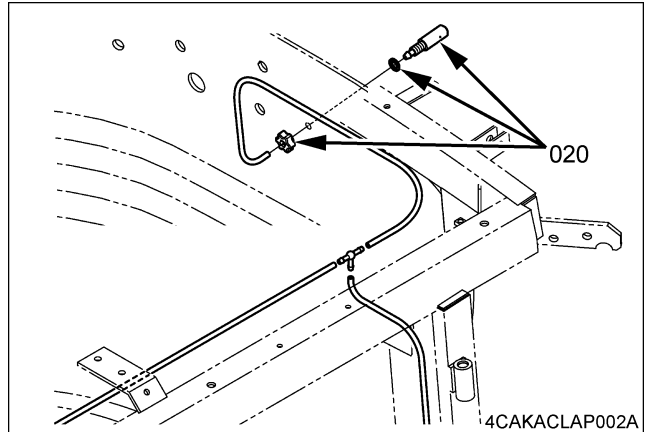

INSTRUCTION MANUAL REAR WIPER KIT (6C482-97501) for KUBOTA TRACTOR B2350 / B2650 / B3150 (CAB Type)

■ Parts List

1. Applying the Labels

2. Attaching the Washer Nozzle

3. Attaching the Rear Wiper

4. Attaching the Rear Wiper Switch

REF. No.	PART No.	PART NAME	Q'TY	REMARKS
010	T1855-7103-0	LABEL, HATCH BACK	1	
020	3F760-5418-0	NOZZLE, WASHER	1	
030	T1855-7268-0	GASKET	1	
040	T1275-7269-0	PACKING	3	
050	T1275-7271-0	COLLAR	3	
060	T1275-7272-0	BOLT, REAR WIPER	3	M6
070	T1855-7273-0	MOTOR, REAR WIPER	1	
080	T1275-7274-0	RIVET	1	
090	T1855-7275-0	COVER, REAR WIPER	1	
100	02021-50060	NUT	3	M6
110	T2255-7112-2	ASSY WIPER, FRONT	1	
120	02751-50060	NUT, FLANGE	1	M6
130	TD350-7539-0	SWITCH (WIPER REAR)	1	
140	6C482-9759-0	MANUAL, INSTRUCTION (B50 WIPER REAR)	1	This paper