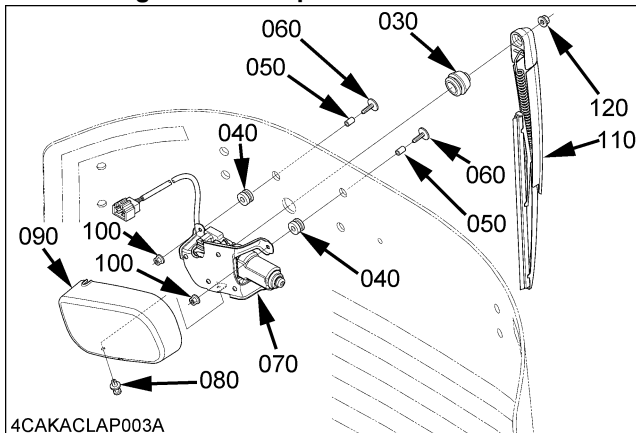

INSTRUCTION MANUAL REAR WIPER KIT (6C482-97501) for KUBOTA TRACTOR B2350 / B2650 / B3150 (CAB Type)

■ Parts List

1. Applying the Labels

2. Attaching the Washer Nozzle

3. Attaching the Rear Wiper

4. Attaching the Rear Wiper Switch

REF. No.	PART No.	PART NAME	Q'TY	REMARKS
010	T1855-7103-0	LABEL, HATCH BACK	1	
020	3F760-5418-0	NOZZLE, WASHER	1	
030	T1855-7268-0	GASKET	1	
040	T1275-7269-0	PACKING	3	
050	T1275-7271-0	COLLAR	3	
060	T1275-7272-0	BOLT, REAR WIPER	3	M6
070	T1855-7273-0	MOTOR, REAR WIPER	1	
080	T1275-7274-0	RIVET	1	
090	T1855-7275-0	COVER, REAR WIPER	1	
100	02021-50060	NUT	3	M6
110	T2255-7112-2	ASSY WIPER, FRONT	1	
120	02751-50060	NUT, FLANGE	1	M6
130	TD350-7539-0	SWITCH (WIPER REAR)	1	
140	6C482-9759-0	MANUAL, INSTRUCTION (B50 WIPER REAR)	1	This paper