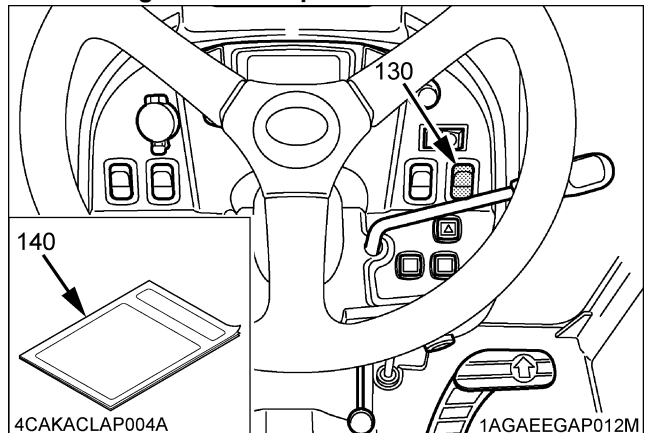

INSTRUCTION MANUAL REAR WIPER KIT (6C482-97501) for KUBOTA TRACTOR B2350 / B2650 / B3150 (CAB Type)

■ Parts List

1. Applying the Labels

2. Attaching the Washer Nozzle

3. Attaching the Rear Wiper

4. Attaching the Rear Wiper Switch

REF. No.	PART No.	PART NAME	Q'TY	REMARKS
010	T1855-7103-0	LABEL, HATCH BACK	1	
020	3F760-5418-0	NOZZLE, WASHER	1	
030	T1855-7268-0	GASKET	1	
040	T1275-7269-0	PACKING	3	
050	T1275-7271-0	COLLAR	3	
060	T1275-7272-0	BOLT, REAR WIPER	3	M6
070	T1855-7273-0	MOTOR, REAR WIPER	1	
080	T1275-7274-0	RIVET	1	
090	T1855-7275-0	COVER, REAR WIPER	1	
100	02021-50060	NUT	3	M6
110	T2255-7112-2	ASSY WIPER, FRONT	1	
120	02751-50060	NUT, FLANGE	1	M6
130	TD350-7539-0	SWITCH (WIPER REAR)	1	
140	6C482-9759-0	MANUAL, INSTRUCTION (B50 WIPER REAR)	1	This paper